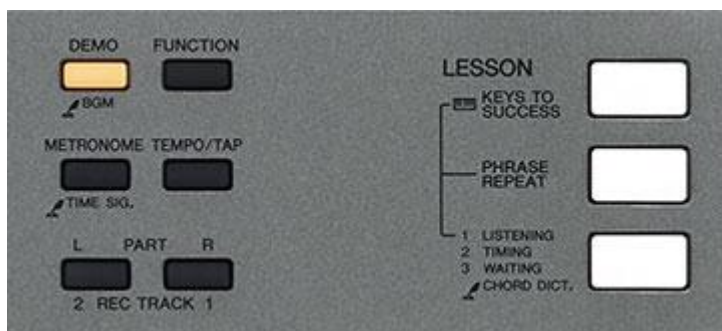

# Fitur YAMAHA PSR-E353

Touch-sensitive keyboard for superb dynamic range, just like a piano

Play keys firmly to increase the volume of the sound, or softly to decrease it; the PSR-E353 will faithfully reflect every nuance of your playing.

Nine-step lesson function (Yamaha Education Suite) helps beginners learn to play songs

The lesson function offers a total of nine stages—three for the left hand, three for the right, and three for both hands, helping beginning players to practice the songs stored in the instrument. There's a scoring function that makes it fun to practice and improve, and a "Waiting" function that adjusts the tempo to suit the person playing, pausing the accompaniment until the correct note is played.

## Connect your music player, turn the melody down with Melody Suppressor, and jam along with the music!

Connect your audio player to the PSR-E353 to enjoy music through the instrument speakers, and play along with the music. To add to the enjoyment, the "Melody Suppressor" function lowers the volume of the melody, allowing you to play the melody line of your favorite songs together with the music.

## Use Master EQ to adjust the sound

The PSR-E353 is equipped with a preset Master EQ that allows you to adjust the nuances of the keyboard sound with settings such as Bright and Boost, making it easier to get exactly the sound you like.